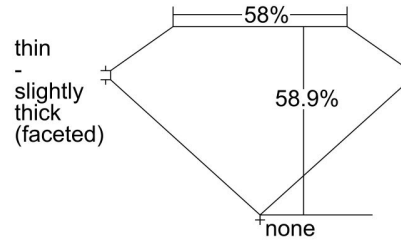

GIA NATURAL DIAMOND GRADING REPORT

November 20, 2020
 GIA Report Number 2366695673
 Shape and Cutting Style Pear Brilliant
 Measurements 10.28 x 6.13 x 3.61 mm

GRADING RESULTS

Carat Weight 1.30 carat
 Color Grade D
 Clarity Grade VS2

ADDITIONAL GRADING INFORMATION

Polish Excellent
 Symmetry Excellent
 Fluorescence Faint
 Inscription(s): GIA 2366695673

PROPORTIONS

Profile not to actual proportions

CLARITY CHARACTERISTICS

KEY TO SYMBOLS*

- Crystal
- ~ Feather
- \\ Needle

* Red symbols denote internal characteristics (inclusions). Green or black symbols denote external characteristics (blemishes). Diagram is an approximate representation of the diamond, and symbols shown indicate type, position, and approximate size of clarity characteristics. All clarity characteristics may not be shown. Details of finish are not shown.