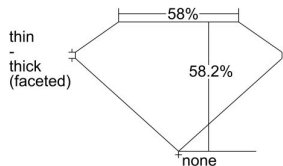

GIA®

FACSIMILE

GIA REPORT 2364785765

Verify this report at GIA.edu

GIA NATURAL DIAMOND DOSSIER®

November 28, 2020
GIA Report Number 2364785765
Shape and Cutting Style ..... Heart Brilliant
Measurements ..... 4.30 x 4.97 x 2.89 mm

GRADING RESULTS

Carat Weight ..... 0.36 carat
Color Grade ..... E
Clarity Grade SI2

ADDITIONAL GRADING INFORMATION

Polish ..... Excellent
Symmetry ..... Very Good
Fluorescence ..... None
Clarity Characteristics ..... Feather, Crystal
Inscription(s): GIA 2364785765

PROPORTIONS

Profile not to actual proportions

GRADING SCALES

GIA COLOR SCALE		GIA CLARITY SCALE	
COLORLESS	D	VERY VERY SLIGHTLY INCLUDED	FLAWLESS
	E		INTERNALLY FLAWLESS
	F		VVS₁
	G		VVS₂
	H		VS₁
	I		VS₂
	J		SI₁
	K		SI₂
	L		I₁
	M		I₂
NEAR COLORLESS	N	SLIGHTLY INCLUDED	I₃
	O		
	P		
	Q		
FAINT	R		
	S		
	T		
	U		
VERT LIGHT	V		
	W		
	X		
	Y		
LIGHT	Z