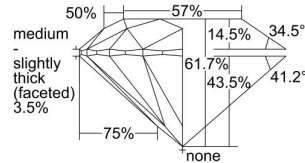

GIA®

FACSIMILE

GIA REPORT 2364069542

Verify this report at GIA.edu

GIA NATURAL DIAMOND DOSSIER®

September 22, 2020
GIA Report Number 2364069542
Shape and Cutting Style ..... Round Brilliant
Measurements ..... 4.40 - 4.43 x 2.72 mm

GRADING RESULTS

Carat Weight ..... 0.32 carat
Color Grade ..... K
Clarity Grade VVS1
Cut Grade ..... Excellent

ADDITIONAL GRADING INFORMATION

Polish ..... Excellent
Symmetry ..... Excellent
Fluorescence ..... Strong Blue
Clarity Characteristics..... Pinpoint, Cloud, Feather, Indented
Natural

Inscription(s): GIA 2364069542

PROPORTIONS

Profile to actual proportions

GRADING SCALES

GIA COLOR SCALE	GIA CLARITY SCALE	GIA CUT SCALE	
D	FLAWLESS	EXCELLENT	
E	INTERNALLY FLAWLESS		
F		VVS₁	VERY GOOD
G	VVS₂		
H	VS₁	GOOD	
I	VS₂		
J	SI₁	FAIR	
K	SI₂		
L	I₁	POOR	
M			
N			
O	I₂		
P			
Q			
R	I₃		
S			
T			
U			
V			
W			
X			
Y			
Z