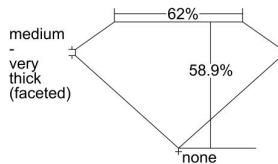

GIA®

FACSIMILE

GIA REPORT 2357894745

Verify this report at GIA.edu

GIA NATURAL DIAMOND DOSSIER®

September 04, 2020
GIA Report Number 2357894745
Shape and Cutting Style ..... Heart Brilliant
Measurements ..... 3.97 x 4.70 x 2.77 mm

GRADING RESULTS

Carat Weight ..... 0.31 carat
Color Grade ..... H
Clarity Grade SI2

ADDITIONAL GRADING INFORMATION

Polish ..... Excellent
Symmetry ..... Very Good
Fluorescence ..... None
Clarity Characteristics ..... Feather, Twinning Wisp
Inscription(s): GIA 2357894745

PROPORTIONS

Profile not to actual proportions

GRADING SCALES

GIA COLOR SCALE		GIA CLARITY SCALE	
COLORLESS	D	VERY VERY SLIGHTLY INCLUDED	FLAWLESS
	E		INTERNALLY FLAWLESS
	F		VVS₁
	G		VVS₂
	H		VS₁
	I		VS₂
	J		SI₁
	K		SI₂
	L		I₁
	M		I₂
NEAR COLORLESS	N	SLIGHTLY INCLUDED	I₃
	O		
	P		
	Q		
FAINT	R		
	S		
	T		
	U		
VERT LIGHT	V		
	W		
	X		
	Y		
COLORLESS	Z