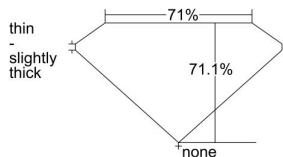

GIA®

FACSIMILE

GIA REPORT 2357222463

Verify this report at GIA.edu

GIA NATURAL DIAMOND DOSSIER®

March 17, 2020
GIA Report Number 2357222463
Shape and Cutting Style ..... Square Modified Brilliant
Measurements ..... 4.34 x 4.32 x 3.07 mm

GRADING RESULTS

Carat Weight ..... 0.46 carat
Color Grade ..... D
Clarity Grade VS1

ADDITIONAL GRADING INFORMATION

Polish ..... Excellent
Symmetry ..... Good
Fluorescence ..... None
Clarity Characteristics..... Crystal, Feather, Cloud, Knot
Inscription(s): GIA 2357222463

PROPORTIONS

Profile not to actual proportions

GRADING SCALES

GIA COLOR SCALE		GIA CLARITY SCALE	
COLORLESS	D	VERY VERY SLIGHTLY INCLUDED	FLAWLESS
	E		INTERNALLY FLAWLESS
	F		VVS₁
	G		VVS₂
	H		VS₁
	I		VS₂
	J		SI₁
	K		SI₂
	L		I₁
	M		I₂
NEAR COLORLESS	N	SLIGHTLY INCLUDED	I₃
	O		
	P		
	Q		
FAINT	R		
	S		
	T		
	U		
VERT LIGHT	V		
	W		
	X		
	Y		
COLORLESS	Z