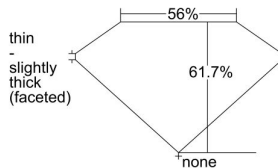

GIA®

FACSIMILE

GIA REPORT 2356478742

Verify this report at GIA.edu

GIA NATURAL DIAMOND DOSSIER®

July 08, 2020
GIA Report Number 2356478742
Shape and Cutting Style ..... Oval Brilliant
Measurements ..... 6.54 x 4.44 x 2.74 mm

GRADING RESULTS

Carat Weight ..... 0.50 carat
Color Grade ..... D
Clarity Grade VS2

ADDITIONAL GRADING INFORMATION

Polish ..... Very Good
Symmetry ..... Very Good
Fluorescence ..... None
Clarity Characteristics..... Crystal, Cavity, Feather
Inscription(s): GIA 2356478742

PROPORTIONS

Profile not to actual proportions

GRADING SCALES

GIA COLOR SCALE		GIA CLARITY SCALE	
COLORLESS	D	VERY VERY SLIGHTLY INCLUDED	FLAWLESS
	E		INTERNALLY FLAWLESS
	F		VVS₁
	G		VVS₂
	H		VS₁
	I		VS₂
	J		SI₁
	K		SI₂
	L		I₁
	M		I₂
NEAR COLORLESS	N	SLIGHTLY INCLUDED	I₃
	O		
	P		
	Q		
FAINT	R		
	S		
	T		
	U		
VERT LIGHT	V		
	W		
	X		
	Y		
LIGHT	Z