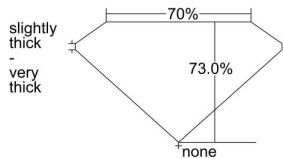

GIA®

FACSIMILE

GIA REPORT 2356179394

Verify this report at GIA.edu

GIA NATURAL DIAMOND DOSSIER®

March 12, 2020
GIA Report Number 2356179394
Shape and Cutting Style ..... Square Modified Brilliant
Measurements ..... 4.26 x 4.22 x 3.08 mm

GRADING RESULTS

Carat Weight ..... 0.50 carat
Color Grade ..... G
Clarity Grade SI1

ADDITIONAL GRADING INFORMATION

Polish ..... Excellent
Symmetry ..... Good
Fluorescence ..... None
Clarity Characteristics ..... Crystal, Cloud
Inscription(s): GIA 2356179394

PROPORTIONS

Profile not to actual proportions

GRADING SCALES

GIA COLOR SCALE		GIA CLARITY SCALE			
COLORLESS	D	VERY VERY SLIGHTLY INCLUDED	FLAWLESS		
	E		INTERNALLY FLAWLESS		
	F		VVS₁		
	G		VVS₂		
	NEAR COLORLESS	H	VERY SLIGHTLY INCLUDED	VS₁	
		I		VS₂	
		FAINT	J	SLIGHTLY INCLUDED	SI₁
			K		SI₂
	L		I₁		
	VERT LIGHT		M	INCLUDED	I₂
N			I₃		
O					
LIGHT	P				
	Q				
	R				
	S				
	T				
	U				
	V				
W					
X					
Y					
Z