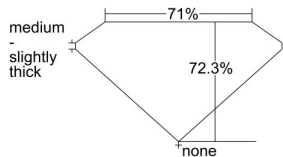

GIA®

FACSIMILE

GIA REPORT 2354425424

Verify this report at GIA.edu

GIA NATURAL DIAMOND DOSSIER®

July 11, 2020
GIA Report Number 2354425424
Shape and Cutting Style ..... Square Modified Brilliant
Measurements ..... 4.06 x 4.05 x 2.93 mm

GRADING RESULTS

Carat Weight ..... 0.40 carat
Color Grade ..... J
Clarity Grade VS1

ADDITIONAL GRADING INFORMATION

Polish ..... Excellent
Symmetry ..... Very Good
Fluorescence ..... None
Clarity Characteristics ..... Crystal
Inscription(s): GIA 2354425424

PROPORTIONS

Profile not to actual proportions

GRADING SCALES

GIA COLOR SCALE		GIA CLARITY SCALE			
COLORLESS	D	VERY VERY SLIGHTLY INCLUDED	FLAWLESS		
	E		INTERNALLY FLAWLESS		
	F	VERY SLIGHTLY INCLUDED	VVS₁		
	G		VVS₂		
	H		VS₁		
	NEAR COLORLESS	I	SLIGHTLY INCLUDED	VS₂	
		J		SI₁	
		FAINT	K	INCLUDED	SI₂
			L		I₁
			M		I₂
VERTICALLY LIGHT	N	INCLUDED	I₃		
	O				
	P				
	Q				
	R				
	S				
LIGHT	T				
	U				
	V				
	W				
	X				
	Y				
	Z