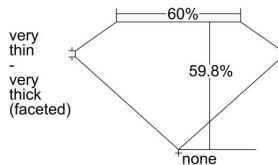

GIA®

FACSIMILE

GIA REPORT 2347595692

Verify this report at GIA.edu

GIA NATURAL DIAMOND DOSSIER®

January 15, 2020
GIA Report Number 2347595692
Shape and Cutting Style ..... Heart Brilliant
Measurements ..... 4.38 x 5.07 x 3.03 mm

GRADING RESULTS

Carat Weight ..... 0.40 carat
Color Grade ..... E
Clarity Grade VVS2

ADDITIONAL GRADING INFORMATION

Polish ..... Excellent
Symmetry ..... Very Good
Fluorescence ..... None
Clarity Characteristics..... Pinpoint, Indented Natural
Inspection(s): GIA 2347595692

PROPORTIONS

Profile not to actual proportions

GRADING SCALES

GIA COLOR SCALE		GIA CLARITY SCALE			
COLORLESS	D	VERY VERY SLIGHTLY INCLUDED	FLAWLESS		
	E		INTERNALLY FLAWLESS		
	F		VVS₁		
	G		VVS₂		
	NEAR COLORLESS	H	VERY SLIGHTLY INCLUDED	VS₁	
		I		VS₂	
		FAINT	J	SLIGHTLY INCLUDED	S₁
			K		S₂
	L		I₁		
	VERT LIGHT		M	INCLUDED	I₂
N			I₃		
O					
LIGHT		P			
		Q			
		R			
	S				
	T				
	Z