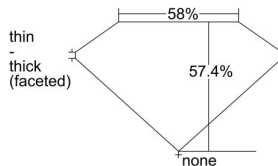

GIA®

FACSIMILE

GIA REPORT 2347431675

Verify this report at GIA.edu

GIA NATURAL DIAMOND DOSSIER®

December 28, 2019
GIA Report Number 2347431675
Shape and Cutting Style ..... Heart Brilliant
Measurements ..... 4.47 x 5.30 x 3.04 mm

GRADING RESULTS

Carat Weight ..... 0.42 carat
Color Grade ..... D
Clarity Grade VS1

ADDITIONAL GRADING INFORMATION

Polish ..... Excellent
Symmetry ..... Very Good
Fluorescence ..... None
Clarity Characteristics..... Crystal, Feather, Pinpoint, Needle
Inscription(s): GIA 2347431675

PROPORTIONS

Profile not to actual proportions

GRADING SCALES

GIA COLOR SCALE		GIA CLARITY SCALE			
COLORLESS	D	VERY VERY SLIGHTLY INCLUDED	FLAWLESS		
	E		INTERNALLY FLAWLESS		
	F	VERY SLIGHTLY INCLUDED	VVS₁		
	G		VVS₂		
	H		VS₁		
	NEAR COLORLESS	I	SLIGHTLY INCLUDED	VS₂	
		J		SI₁	
		FAINT	K	INCLUDED	SI₂
			L		I₁
			M		I₂
VERT LIGHT	N	INCLUDED	I₃		
	O				
	P				
	Q				
	R				
LIGHT	S				
	T				
	U				
	V				
	W				
X					
Y					
Z