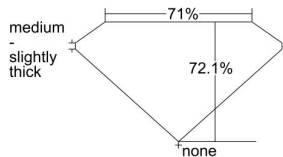

GIA®

FACSIMILE

GIA REPORT 2347203163

Verify this report at GIA.edu

GIA NATURAL DIAMOND DOSSIER®

December 02, 2019
GIA Report Number 2347203163
Shape and Cutting Style ..... Square Modified Brilliant
Measurements ..... 4.33 x 4.24 x 3.06 mm

GRADING RESULTS

Carat Weight ..... 0.44 carat
Color Grade ..... D
Clarity Grade SI1

ADDITIONAL GRADING INFORMATION

Polish ..... Excellent
Symmetry ..... Good
Fluorescence ..... None
Clarity Characteristics ..... Crystal, Cloud
Inscription(s): GIA 2347203163

PROPORTIONS

Profile not to actual proportions

GRADING SCALES

GIA COLOR SCALE		GIA CLARITY SCALE			
COLORLESS	D	VERY VERY SLIGHTLY INCLUDED	FLAWLESS		
	E		INTERNALLY FLAWLESS		
	F		VVS₁		
	NEAR COLORLESS	G	VERY SLIGHTLY INCLUDED	VVS₂	
		H		VS₁	
		FAINT	I	SLIGHTLY INCLUDED	VS₂
			J		SI₁
	K		SI₂		
	VERT LIGHT		L	INCLUDED	I₁
			M		I₂
N			I₃		
O					
P					
Q					
R					
LIGHT	S				
	T				
	U				
	V				
	W				
	X				
	Y				
	Z