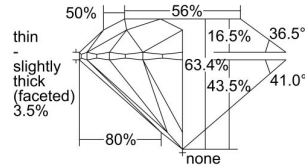

GIA®

FACSIMILE

GIA REPORT 2347171163

Verify this report at GIA.edu

GIA NATURAL DIAMOND DOSSIER®

November 25, 2019
GIA Report Number 2347171163
Shape and Cutting Style ..... Round Brilliant
Measurements ..... 5.01 - 5.06 x 3.19 mm

GRADING RESULTS

Carat Weight ..... 0.50 carat
Color Grade ..... K
Clarity Grade S11
Cut Grade ..... Excellent

ADDITIONAL GRADING INFORMATION

Polish ..... Excellent
Symmetry ..... Very Good
Fluorescence ..... None
Clarity Characteristics ..... Cloud
Inscription(s): GIA 2347171163

PROPORTIONS

Profile to actual proportions

GRADING SCALES

GIA COLOR SCALE	GIA CLARITY SCALE	GIA CUT SCALE	
D	FLAWLESS	EXCELLENT	
E	INTERNALLY FLAWLESS		
F		VVS₁	VERY GOOD
G	VVS₂		
H	VS₁	GOOD	
I	VS₂		
J	S1₁	FAIR	
K	S1₂		
L	I₁	POOR	
M	I₂		
N	I₃		
O			
P			
Q			
R			
S			
T			
U			
V			
W			
X			
Y			
Z