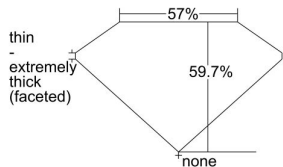

GIA®

FACSIMILE

GIA REPORT 2347092272

Verify this report at GIA.edu

GIA NATURAL DIAMOND DOSSIER®

November 07, 2019
GIA Report Number 2347092272
Shape and Cutting Style ..... Heart Brilliant
Measurements ..... 4.80 x 5.19 x 3.10 mm

GRADING RESULTS

Carat Weight ..... 0.45 carat
Color Grade ..... D
Clarity Grade VS1

ADDITIONAL GRADING INFORMATION

Polish ..... Excellent
Symmetry ..... Very Good
Fluorescence ..... None
Clarity Characteristics..... Crystal, Cloud
Inscription(s): GIA 2347092272

PROPORTIONS

Profile not to actual proportions

GRADING SCALES

GIA COLOR SCALE		GIA CLARITY SCALE	
COLORLESS	D	VERY VERY SLIGHTLY INCLUDED	FLAWLESS
	E		INTERNALLY FLAWLESS
	F		VVS₁
	G		VVS₂
	H		VS₁
	I		VS₂
	J		SI₁
	K		SI₂
	L		I₁
	M		I₂
NEAR COLORLESS	N	SLIGHTLY INCLUDED	I₃
	O		
	P		
	Q		
FAINT	R		
	S		
	T		
	U		
VERT LIGHT	V		
	W		
	X		
	Y		
COLORLESS	Z