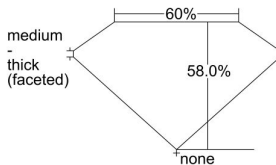

GIA®

FACSIMILE

GIA REPORT 2346317822

Verify this report at GIA.edu

GIA NATURAL DIAMOND DOSSIER®

December 13, 2019
GIA Report Number 2346317822
Shape and Cutting Style ..... Heart Brilliant
Measurements ..... 4.69 x 5.13 x 2.97 mm

GRADING RESULTS

Carat Weight ..... 0.41 carat
Color Grade ..... G
Clarity Grade VVS2

ADDITIONAL GRADING INFORMATION

Polish ..... Excellent
Symmetry ..... Very Good
Fluorescence ..... Faint
Clarity Characteristics ..... Pinpoint, Internal Graining
Inspection(s): GIA 2346317822

PROPORTIONS

Profile not to actual proportions

GRADING SCALES

GIA COLOR SCALE		GIA CLARITY SCALE	
COLORLESS	D	VERY VERY SLIGHTLY INCLUDED	FLAWLESS
	E		INTERNALLY FLAWLESS
	F		VVS₁
	G		VVS₂
	H		VS₁
	I		VS₂
	J		SI₁
	K		SI₂
	L		I₁
	M		I₂
NEAR COLORLESS	N	SLIGHTLY INCLUDED	I₃
	O		
	P		
	Q		
FAINT	R		
	S		
	T		
	U		
VERT LIGHT	V		
	W		
	X		
	Y		
LIGHT	Z