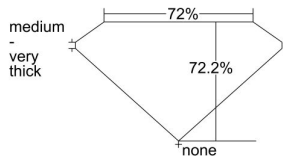

GIA®

FACSIMILE

GIA REPORT 2344597477

Verify this report at GIA.edu

GIA NATURAL DIAMOND DOSSIER®

January 15, 2020
GIA Report Number 2344597477
Shape and Cutting Style ..... Square Modified Brilliant
Measurements ..... 3.79 x 3.74 x 2.70 mm

GRADING RESULTS

Carat Weight ..... 0.32 carat
Color Grade ..... E
Clarity Grade VS2

ADDITIONAL GRADING INFORMATION

Polish ..... Excellent
Symmetry ..... Good
Fluorescence ..... None
Clarity Characteristics ..... Cavity, Feather
Inscription(s): GIA 2344597477

PROPORTIONS

Profile not to actual proportions

GRADING SCALES

GIA COLOR SCALE		GIA CLARITY SCALE	
COLORLESS	D	VERY VERY SLIGHTLY INCLUDED	FLAWLESS
	E		INTERNALLY FLAWLESS
	F		VVS₁
	G		VVS₂
	H		VS₁
	I		VS₂
	J		SI₁
	K		SI₂
	L		I₁
	M		I₂
NEAR COLORLESS	N	SLIGHTLY INCLUDED	I₃
	O		
	P		
	Q		
FAINT	R	INCLUDED	
	S		
	T		
	U		
VERT LIGHT	V		
	W		
	X		
	Y		
LIGHT	Z