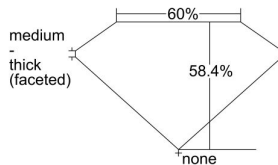

GIA®

FACSIMILE

GIA REPORT 2344394759

Verify this report at GIA.edu

GIA NATURAL DIAMOND DOSSIER®

December 24, 2019
GIA Report Number 2344394759
Shape and Cutting Style ..... Heart Brilliant
Measurements ..... 4.66 x 5.13 x 2.99 mm

GRADING RESULTS

Carat Weight ..... 0.41 carat
Color Grade ..... D
Clarity Grade VVS2

ADDITIONAL GRADING INFORMATION

Polish ..... Excellent
Symmetry ..... Very Good
Fluorescence ..... None
Clarity Characteristics ..... Indented Natural, Pinpoint
Inscription(s): GIA 2344394759

PROPORTIONS

Profile not to actual proportions

GRADING SCALES

GIA COLOR SCALE		GIA CLARITY SCALE	
COLORLESS	D	VERY VERY SLIGHTLY INCLUDED	FLAWLESS
	E		INTERNALLY FLAWLESS
	F		VVS₁
	G		VVS₂
	H		VS₁
	I		VS₂
	J		SI₁
	K		SI₂
	L		I₁
	M		I₂
NEAR COLORLESS	N	SLIGHTLY INCLUDED	I₃
	O		
	P		
	Q		
FAINT	R		
	S		
	T		
	U		
VERT LIGHT	V		
	W		
	X		
	Y		
LIGHT	Z