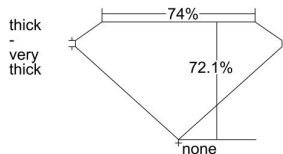

GIA®

FACSIMILE

GIA REPORT 2344337872

Verify this report at GIA.edu

GIA NATURAL DIAMOND DOSSIER®

December 18, 2019
GIA Report Number 2344337872
Shape and Cutting Style ..... Square Modified Brilliant
Measurements ..... 3.82 x 3.80 x 2.74 mm

GRADING RESULTS

Carat Weight ..... 0.34 carat
Color Grade ..... G
Clarity Grade I1

ADDITIONAL GRADING INFORMATION

Polish ..... Excellent
Symmetry ..... Very Good
Fluorescence ..... None
Clarity Characteristics ..... Feather
Inscription(s): GIA 2344337872

PROPORTIONS

Profile not to actual proportions

GRADING SCALES

GIA COLOR SCALE		GIA CLARITY SCALE			
COLORLESS	D	VERY VERY SLIGHTLY INCLUDED	FLAWLESS		
	E		INTERNALLY FLAWLESS		
	F		VVS₁		
	NEAR COLORLESS	G	VERY SLIGHTLY INCLUDED	VVS₂	
		H		VS₁	
		FAINT	I	SLIGHTLY INCLUDED	VS₂
			J		SI₁
			K		SI₂
	VERT LIGHT	L	INCLUDED	I₁	
		M		I₂	
N		I₃			
O					
LIGHT		P			
		Q			
		R			
		S