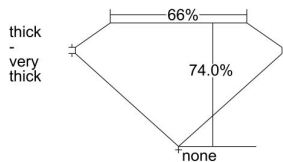

GIA®

FACSIMILE

GIA REPORT 2344337639

Verify this report at GIA.edu

GIA NATURAL DIAMOND DOSSIER®

December 18, 2019
GIA Report Number 2344337639
Shape and Cutting Style ..... Square Modified Brilliant
Measurements ..... 3.65 x 3.60 x 2.67 mm

GRADING RESULTS

Carat Weight ..... 0.30 carat
Color Grade ..... E
Clarity Grade I1

ADDITIONAL GRADING INFORMATION

Polish ..... Excellent
Symmetry ..... Good
Fluorescence ..... None
Clarity Characteristics ..... Feather, Crystal
Inscription(s): GIA 2344337639

PROPORTIONS

Profile not to actual proportions

GRADING SCALES

GIA COLOR SCALE		GIA CLARITY SCALE	
COLORLESS	D	VERY VERY SLIGHTLY INCLUDED	FLAWLESS
	E		INTERNALLY FLAWLESS
	F		VVS₁
	G		VVS₂
	H		VS₁
	I		VS₂
	J		SI₁
	K		SI₂
	L		I₁
	M		I₂
NEAR COLORLESS	N	SLIGHTLY INCLUDED	I₃
	O		
	P		
	Q		
FAINT	R		
	S		
	T		
	U		
VERT LIGHT	V		
	W		
	X		
	Y		
LIGHT	Z