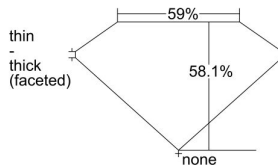

GIA®

FACSIMILE

GIA REPORT 2344203764

Verify this report at GIA.edu

GIA NATURAL DIAMOND DOSSIER®

December 02, 2019
GIA Report Number 2344203764
Shape and Cutting Style ..... Heart Brilliant
Measurements ..... 4.33 x 5.16 x 2.99 mm

GRADING RESULTS

Carat Weight ..... 0.40 carat
Color Grade ..... E
Clarity Grade VS1

ADDITIONAL GRADING INFORMATION

Polish ..... Excellent
Symmetry ..... Good
Fluorescence ..... None
Clarity Characteristics ..... Feather
Inscription(s): GIA 2344203764

PROPORTIONS

Profile not to actual proportions

GRADING SCALES

GIA COLOR SCALE		GIA CLARITY SCALE			
COLORLESS	D	VERY VERY SLIGHTLY INCLUDED	FLAWLESS		
	E		INTERNALLY FLAWLESS		
	F	VERY SLIGHTLY INCLUDED	VVS₁		
	G		VVS₂		
	H		VS₁		
	NEAR COLORLESS	I	SLIGHTLY INCLUDED	VS₂	
		J		SI₁	
		FAINT	K	INCLUDED	SI₂
			L		I₁
			M		I₂
VERTICALLY FAINT	N	INCLUDED	I₃		
	O				
	P				
	Q				
	R				
LIGHT	S				
	T				
	U				
	V				
	W				
	X				
Y					
Z