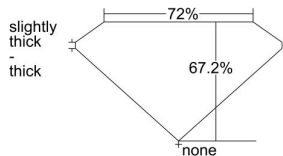

GIA®

FACSIMILE

GIA REPORT 2337942884

Verify this report at GIA.edu

GIA NATURAL DIAMOND DOSSIER®

October 18, 2019
GIA Report Number 2337942884
Shape and Cutting Style ..... Square Modified Brilliant
Measurements ..... 3.78 x 3.76 x 2.53 mm

GRADING RESULTS

Carat Weight ..... 0.31 carat
Color Grade ..... D
Clarity Grade VS1

ADDITIONAL GRADING INFORMATION

Polish ..... Excellent
Symmetry ..... Good
Fluorescence ..... Faint
Clarity Characteristics ..... Crystal
Inscription(s): GIA 2337942884

PROPORTIONS

Profile not to actual proportions

GRADING SCALES

GIA COLOR SCALE		GIA CLARITY SCALE			
COLORLESS	D	VERY VERY SLIGHTLY INCLUDED	FLAWLESS		
	E		INTERNALLY FLAWLESS		
	F		VVS₁		
	NEAR COLORLESS	G	VERY SLIGHTLY INCLUDED	VVS₂	
		H		VS₁	
		FAINT	I	SLIGHTLY INCLUDED	VS₂
			J		SI₁
			K		SI₂
	LIGHT	L	INCLUDED	I₁	
		M		I₂	
N		I₃			
O					
P					
Q					
R