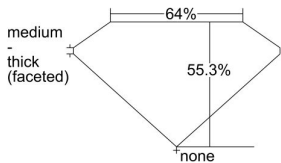

GIA®

FACSIMILE

GIA REPORT 2336872108

Verify this report at GIA.edu

GIA NATURAL DIAMOND DOSSIER®

October 11, 2019
GIA Report Number 2336872108
Shape and Cutting Style ..... Heart Brilliant
Measurements ..... 5.19 x 5.51 x 3.05 mm

GRADING RESULTS

Carat Weight ..... 0.50 carat
Color Grade ..... D
Clarity Grade VS1

ADDITIONAL GRADING INFORMATION

Polish ..... Excellent
Symmetry ..... Very Good
Fluorescence ..... None
Clarity Characteristics ..... Feather, Cloud
Inscription(s): GIA 2336872108

PROPORTIONS

Profile not to actual proportions

GRADING SCALES

GIA COLOR SCALE		GIA CLARITY SCALE			
COLORLESS	D	VERY VERY SLIGHTLY INCLUDED	FLAWLESS		
	E		INTERNALLY FLAWLESS		
	F	VERY SLIGHTLY INCLUDED	VVS₁		
	G		VVS₂		
	H		VS₁		
	NEAR COLORLESS	I	SLIGHTLY INCLUDED	VS₂	
		J		SI₁	
		FAINT	K	INCLUDED	SI₂
			L		I₁
			M		I₂
VERT LIGHT	N	INCLUDED	I₃		
	O				
	P				
	Q				
	R				
LIGHT	S				
	T				
	U				
	V				
	W				
	X				
	Y				
	Z