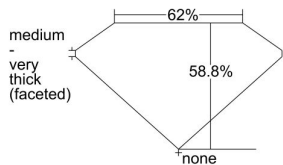

GIA®

FACSIMILE

GIA REPORT 2336768552

Verify this report at GIA.edu

GIA NATURAL DIAMOND DOSSIER®

September 27, 2019
GIA Report Number 2336768552
Shape and Cutting Style ..... Heart Brilliant
Measurements ..... 4.66 x 4.98 x 2.93 mm

GRADING RESULTS

Carat Weight ..... 0.40 carat
Color Grade ..... G
Clarity Grade VS1

ADDITIONAL GRADING INFORMATION

Polish ..... Very Good
Symmetry ..... Very Good
Fluorescence ..... Faint
Clarity Characteristics..... Cloud, Feather
Inscription(s): GIA 2336768552

PROPORTIONS

Profile not to actual proportions

GRADING SCALES

GIA COLOR SCALE		GIA CLARITY SCALE			
COLORLESS	D	VERY VERY SLIGHTLY INCLUDED	FLAWLESS		
	E		INTERNALLY FLAWLESS		
	F	VERY SLIGHTLY INCLUDED	VVS₁		
	G		VVS₂		
	H		VS₁		
	NEAR COLORLESS	I	SLIGHTLY INCLUDED	VS₂	
		J		SI₁	
		FAINT	K	INCLUDED	SI₂
			L		I₁
			M		I₂
VERT LIGHT	N		INCLUDED	I₃	
	O				
	P				
	Q				
	R				
	LIGHT	S			
		T			
Z