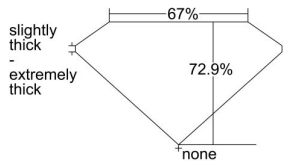

GIA®

FACSIMILE

GIA REPORT 2336116964

Verify this report at GIA.edu

GIA NATURAL DIAMOND DOSSIER®

June 21, 2019
GIA Report Number 2336116964
Shape and Cutting Style ..... Square Modified Brilliant
Measurements ..... 4.17 x 4.06 x 2.96 mm

GRADING RESULTS

Carat Weight ..... 0.46 carat
Color Grade ..... E
Clarity Grade VS1

ADDITIONAL GRADING INFORMATION

Polish ..... Excellent
Symmetry ..... Good
Fluorescence ..... None
Clarity Characteristics ..... Crystal, Indented Natural
Inscription(s): GIA 2336116964

PROPORTIONS

Profile not to actual proportions

GRADING SCALES

GIA COLOR SCALE		GIA CLARITY SCALE			
COLORLESS	D	VERY VERY SLIGHTLY INCLUDED	FLAWLESS		
	E		INTERNALLY FLAWLESS		
	F	VERY SLIGHTLY INCLUDED	VS₁		
	G		VS₂		
	H		VS₁		
	NEAR COLORLESS	I	SLIGHTLY INCLUDED	VS₂	
		J		SI₁	
		FAINT	K	INCLUDED	SI₂
			L		I₁
			M		I₂
VERY LIGHT			N	INCLUDED	I₃
			O		
			P		
	Q				
LIGHT	R				
	S				
	T				
	U				
	V				
	Z