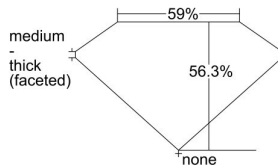

GIA®

FACSIMILE

GIA REPORT 2328959061

Verify this report at GIA.edu

GIA NATURAL DIAMOND DOSSIER®

May 30, 2019
GIA Report Number 2328959061
Shape and Cutting Style ..... Heart Brilliant
Measurements ..... 5.50 x 6.32 x 3.56 mm

GRADING RESULTS

Carat Weight ..... 0.71 carat
Color Grade ..... E
Clarity Grade VVS2

ADDITIONAL GRADING INFORMATION

Polish ..... Excellent
Symmetry ..... Excellent
Fluorescence ..... None
Clarity Characteristics..... Needle, Cloud, Pinpoint, Feather
Inscription(s): GIA 2328959061

PROPORTIONS

Profile not to actual proportions

GRADING SCALES

GIA COLOR SCALE		GIA CLARITY SCALE			
COLORLESS	D	VERY VERY SLIGHTLY INCLUDED	FLAWLESS		
	E		INTERNALLY FLAWLESS		
	F	VERY SLIGHTLY INCLUDED	VVS₁		
	G		VVS₂		
	H		VS₁		
	NEAR COLORLESS	I	SLIGHTLY INCLUDED	VS₂	
		J		SI₁	
		FAINT	K	INCLUDED	SI₂
			L		I₁
			M		I₂
VERTICALLY LIGHT	N	LIGHT	I₃		
	O				
	P				
	Q				
	R