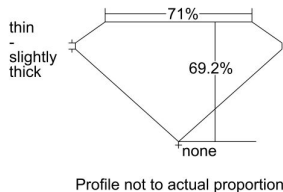

GIA®

FACSIMILE

GIA REPORT 2324452895

Verify this report at GIA.edu

GIA NATURAL DIAMOND DOSSIER®

April 09, 2019
GIA Report Number 2324452895
Shape and Cutting Style ..... Square Modified Brilliant
Measurements ..... 4.16 x 4.12 x 2.85 mm

GRADING RESULTS

Carat Weight ..... 0.40 carat
Color Grade ..... E
Clarity Grade VS1

ADDITIONAL GRADING INFORMATION

Polish ..... Very Good
Symmetry ..... Good
Fluorescence ..... None
Clarity Characteristics ..... Cloud, Pinpoint
Inscription(s): GIA 2324452895

PROPORTIONS

GRADING SCALES

GIA COLOR SCALE		GIA CLARITY SCALE			
COLORLESS	D	VERY VERY SLIGHTLY INCLUDED	FLAWLESS		
	E		INTERNALLY FLAWLESS		
	F	VERY SLIGHTLY INCLUDED	VVS₁		
	G		VVS₂		
	H		VS₁		
	NEAR COLORLESS	I	SLIGHTLY INCLUDED	VS₂	
		J		SI₁	
		FAINT	K	INCLUDED	SI₂
			L		I₁
			M		I₂
VERY LIGHT			N	LIGHT	I₃
			O		
			P		
	Q				
COLORLESS	R				
	S				
	T				
	U				
	V				
	W				
X					
Y					
Z