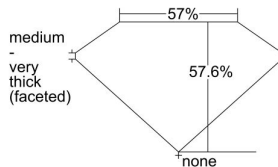

GIA®

FACSIMILE

GIA REPORT 2314634137

Verify this report at GIA.edu

GIA NATURAL DIAMOND DOSSIER®

January 15, 2019
GIA Report Number 2314634137
Shape and Cutting Style ..... Heart Brilliant
Measurements ..... 4.76 x 5.65 x 3.26 mm

GRADING RESULTS

Carat Weight ..... 0.51 carat
Color Grade ..... F
Clarity Grade VVS2

ADDITIONAL GRADING INFORMATION

Polish ..... Excellent
Symmetry ..... Very Good
Fluorescence ..... None
Clarity Characteristics ..... Cavity, Feather
Inscription(s): GIA 2314634137

PROPORTIONS

Profile not to actual proportions

GRADING SCALES

GIA COLOR SCALE		GIA CLARITY SCALE	
COLORLESS	D	VERY VERY SLIGHTLY INCLUDED	FLAWLESS
	E		INTERNALLY FLAWLESS
	F		VVS₁
	G		VVS₂
	H		VS₁
	I		VS₂
	J		SI₁
	K		SI₂
	L		I₁
	M		I₂
NEAR COLORLESS	N	SLIGHTLY INCLUDED	I₃
	O		
	P		
	Q		
FAINT	R		
	S		
	T		
	U		
VERT LIGHT	V		
	W		
	X		
	Y		
LIGHT	Z