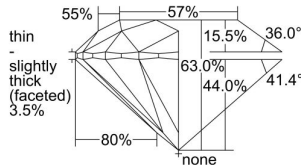

GIA®

FACSIMILE

GIA REPORT 2314357059

Verify this report at GIA.edu

GIA NATURAL DIAMOND DOSSIER®

December 03, 2018
GIA Report Number 2314357059
Shape and Cutting Style ..... Round Brilliant
Measurements ..... 4.24 - 4.29 x 2.69 mm

GRADING RESULTS

Carat Weight ..... 0.30 carat
Color Grade L
Clarity Grade VVS1
Cut Grade ..... Very Good

ADDITIONAL GRADING INFORMATION

Polish ..... Excellent
Symmetry ..... Very Good
Fluorescence ..... Medium Blue
Clarity Characteristics ..... Indented Natural
Inscription(s): GIA 2314357059

PROPORTIONS

Profile to actual proportions

GRADING SCALES

GIA
COLOR
SCALE

COLORLESS	D
	E
	F
	G
	H
	I
	J
NEAR COLORLESS	K
	L
FAIN	M
	N
	O
	P
VERY LIGHT	Q
	R
	S
	T
	U
	V
	W
	X
	Y
LIGHT	Z

GIA
CLARITY
SCALE

VERY VERY SLIGHTLY INCLUDED	FLAWLESS
	INTERNALLY FLAWLESS
VERY SLIGHTLY INCLUDED	VVS₁
	VVS₂
SLIGHTLY INCLUDED	VS₁
	VS₂
INCLUDED	SI₁
	SI₂
	I₁
	I₂
	I₃

GIA
CUT
SCALE

EXCELLENT
VERY GOOD
GOOD
FAIR
POOR