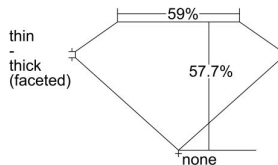

GIA®

FACSIMILE

GIA REPORT 2307255754

Verify this report at GIA.edu

GIA NATURAL DIAMOND DOSSIER®

August 21, 2018
GIA Report Number 2307255754
Shape and Cutting Style ..... Heart Brilliant
Measurements ..... 4.77 x 5.64 x 3.26 mm

GRADING RESULTS

Carat Weight ..... 0.50 carat
Color Grade ..... D
Clarity Grade SI1

ADDITIONAL GRADING INFORMATION

Polish ..... Very Good
Symmetry ..... Very Good
Fluorescence ..... Faint
Clarity Characteristics ..... Feather
Inscription(s): GIA 2307255754

PROPORTIONS

Profile not to actual proportions

GRADING SCALES

GIA COLOR SCALE		GIA CLARITY SCALE			
COLORLESS	D	VERY VERY SLIGHTLY INCLUDED	FLAWLESS		
	E		INTERNALLY FLAWLESS		
	F	VERY SLIGHTLY INCLUDED	VVS₁		
	G		VVS₂		
	H		VS₁		
	NEAR COLORLESS	I	SLIGHTLY INCLUDED	VS₂	
		J		SI₁	
		FAINT	K	INCLUDED	SI₂
			L		I₁
			M		I₂
VERT LIGHT	N		INCLUDED	I₃	
	O				
	P				
	Q				
	R				
	S				
LIGHT	T				
	U				
	V				
	W				
X					
Y					
Z