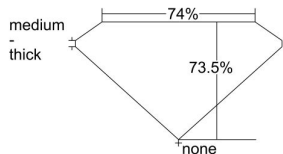

GIA®

FACSIMILE

GIA REPORT 2306644159

Verify this report at GIA.edu

GIA NATURAL DIAMOND DOSSIER®

September 26, 2018
GIA Report Number 2306644159
Shape and Cutting Style ..... Square Modified Brilliant
Measurements ..... 4.63 x 4.57 x 3.36 mm

GRADING RESULTS

Carat Weight ..... 0.59 carat
Color Grade ..... D
Clarity Grade VS1

ADDITIONAL GRADING INFORMATION

Polish ..... Very Good
Symmetry ..... Good
Fluorescence ..... None
Clarity Characteristics..... Crystal, Feather, Cavity, Cloud
Inspection(s): GIA 2306644159

PROPORTIONS

Profile not to actual proportions

GRADING SCALES

GIA COLOR SCALE		GIA CLARITY SCALE			
COLORLESS	D	VERY VERY SLIGHTLY INCLUDED	FLAWLESS		
	E		INTERNALLY FLAWLESS		
	F		VVS₁		
	NEAR COLORLESS	G	VERY SLIGHTLY INCLUDED	VVS₂	
		H		VS₁	
		FAINT	I	SLIGHTLY INCLUDED	VS₂
			J		SI₁
			K		SI₂
	VERT LIGHT	L	INCLUDED	I₁	
		M		I₂	
N		I₃			
O					
P					
Q					
R					
LIGHT	S				
	T				
	U				
	V				
	W				
	X				
	Y				
	Z