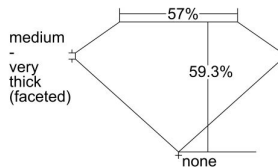

GIA®

FACSIMILE

GIA REPORT 2304412632

Verify this report at GIA.edu

GIA NATURAL DIAMOND DOSSIER®

September 14, 2018
GIA Report Number 2304412632
Shape and Cutting Style ..... Heart Brilliant
Measurements ..... 5.45 x 6.47 x 3.84 mm

GRADING RESULTS

Carat Weight ..... 0.80 carat
Color Grade ..... G
Clarity Grade VS1

ADDITIONAL GRADING INFORMATION

Polish ..... Excellent
Symmetry ..... Good
Fluorescence ..... Faint
Clarity Characteristics ..... Crystal, Needle, Pinpoint
Inscription(s): GIA 2304412632

PROPORTIONS

Profile not to actual proportions

GRADING SCALES

GIA COLOR SCALE		GIA CLARITY SCALE			
COLORLESS	D	VERY VERY SLIGHTLY INCLUDED	FLAWLESS		
	E		INTERNALLY FLAWLESS		
	F	VERY SLIGHTLY INCLUDED	VVS₁		
	G		VVS₂		
	H		VS₁		
	NEAR COLORLESS	I	SLIGHTLY INCLUDED	VS₂	
		J		SI₁	
		FAINT	K	INCLUDED	SI₂
			L		I₁
			M		I₂
VERT LIGHT	N	LIGHT	I₃		
	O				
	P				
	Q				
	R