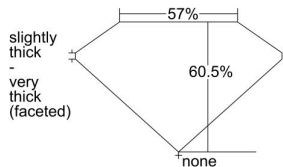

GIA®

FACSIMILE

GIA REPORT 2286774571

Verify this report at GIA.edu

GIA NATURAL DIAMOND DOSSIER®

April 19, 2018
GIA Report Number 2286774571
Shape and Cutting Style ..... Pear Brilliant
Measurements ..... 7.24 x 4.82 x 2.92 mm

GRADING RESULTS

Carat Weight ..... 0.61 carat
Color Grade ..... E
Clarity Grade VVS1

ADDITIONAL GRADING INFORMATION

Polish ..... Excellent
Symmetry ..... Very Good
Fluorescence ..... Faint
Clarity Characteristics ..... Pinpoint
Inscription(s): GIA 2286774571

PROPORTIONS

Profile not to actual proportions

GRADING SCALES

GIA COLOR SCALE		GIA CLARITY SCALE			
COLORLESS	D	VERY VERY SLIGHTLY INCLUDED	FLAWLESS		
	E		INTERNALLY FLAWLESS		
	F	VERY SLIGHTLY INCLUDED	VVS₁		
	G		VVS₂		
	H		VS₁		
	NEAR COLORLESS	I	SLIGHTLY INCLUDED	VS₂	
		J		SI₁	
		FAINT	K	INCLUDED	SI₂
			L		I₁
			M		I₂
VERY LIGHT			N	LIGHT	I₃
			O		
			P		
	Q				
LIGHT	R				
	S				
	T				
	U				
	V				
	Z