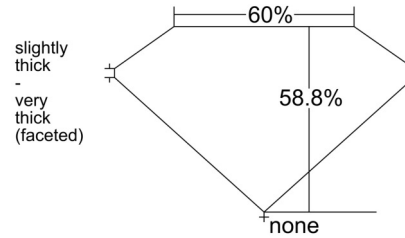

GIA NATURAL DIAMOND GRADING REPORT

October 22, 2025
 GIA Report Number 2235759907
 Shape and Cutting Style Oval Brilliant
 Measurements 9.81 x 6.55 x 3.85 mm

GRADING RESULTS

Carat Weight 1.70 carat
 Color Grade G
 Clarity Grade VS1

CLARITY CHARACTERISTICS

KEY TO SYMBOLS*

- Feather
- Cloud
- Needle
- Pinpoint

* Red symbols denote internal characteristics (inclusions). Green or black symbols denote external characteristics (blemishes). Diagram is an approximate representation of the diamond, and symbols shown indicate type, position, and approximate size of clarity characteristics. All clarity characteristics may not be shown. Details of finish are not shown.