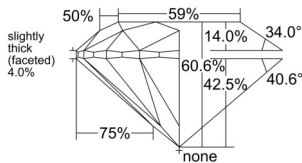

GIA®

FACSIMILE

GIA REPORT 2233802816

Verify this report at GIA.edu

GIA NATURAL DIAMOND DOSSIER®

November 27, 2025
GIA Report Number 2233802816
Shape and Cutting Style ..... Round Brilliant
Measurements ..... 5.68 - 5.71 x 3.45 mm

GRADING RESULTS

Carat Weight ..... 0.70 carat
Color Grade ..... H
Clarity Grade VS1
Cut Grade ..... Excellent

ADDITIONAL GRADING INFORMATION

Polish ..... Excellent
Symmetry ..... Excellent
Fluorescence ..... Faint
Clarity Characteristics ..... Crystal
Inscription(s): GIA 2233802816

PROPORTIONS

Profile to actual proportions