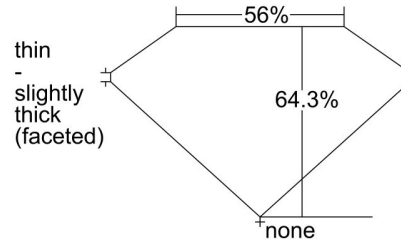

GIA NATURAL DIAMOND GRADING REPORT

August 15, 2023  
 GIA Report Number ..... 2231034979  
 Shape and Cutting Style ..... Marquise Brilliant  
 Measurements ..... 11.54 x 6.15 x 3.95 mm

GRADING RESULTS

Carat Weight ..... 1.55 carat  
 Color Grade ..... D  
 Clarity Grade ..... SI1

ADDITIONAL GRADING INFORMATION

Polish ..... Good  
 Symmetry ..... Very Good  
 Fluorescence ..... Medium Blue  
 Inscription(s): GIA 2231034979  
 Comments: Pinpoints are not shown.

PROPORTIONS

Profile not to actual proportions

CLARITY CHARACTERISTICS

KEY TO SYMBOLS\*

- Crystal
- ~ Feather
- ⊙ Cloud
- \\ Needle

\* Red symbols denote internal characteristics (inclusions). Green or black symbols denote external characteristics (blemishes). Diagram is an approximate representation of the diamond, and symbols shown indicate type, position, and approximate size of clarity characteristics. All clarity characteristics may not be shown. Details of finish are not shown.