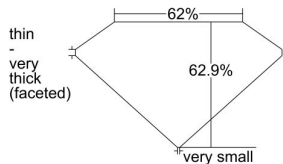

GIA®

FACSIMILE

GIA REPORT 2225934772

Verify this report at GIA.edu

GIA NATURAL DIAMOND DOSSIER®

May 10, 2023
GIA Report Number 2225934772
Shape and Cutting Style ..... Oval Brilliant
Measurements ..... 6.68 x 4.90 x 3.09 mm

GRADING RESULTS

Carat Weight ..... 0.69 carat
Color Grade I
Clarity Grade VS1

ADDITIONAL GRADING INFORMATION

Polish ..... Good
Symmetry ..... Very Good
Fluorescence ..... None
Clarity Characteristics..... Cloud, Indented Natural
Inspection(s): GIA 2225934772

PROPORTIONS

Profile not to actual proportions

GRADING SCALES

GIA COLOR SCALE		GIA CLARITY SCALE			
COLORLESS	D	VERY VERY SLIGHTLY INCLUDED	FLAWLESS		
	E		INTERNALLY FLAWLESS		
	F	VERY SLIGHTLY INCLUDED	VS₁		
	G		VS₂		
	H		VS₁		
	NEAR COLORLESS	I	SLIGHTLY INCLUDED	VS₂	
		J		SI₁	
		FAINT	K	INCLUDED	SI₂
			L		I₁
			M		I₂
VERT LIGHT	N	LIGHT	I₃		
	O				
	P				
	Q				
	R