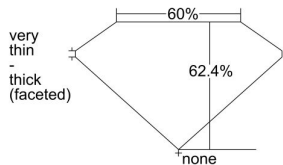

GIA®

FACSIMILE

GIA REPORT 2225928481

Verify this report at GIA.edu

GIA NATURAL DIAMOND DOSSIER®

May 05, 2023
GIA Report Number 2225928481
Shape and Cutting Style ..... Marquise Brilliant
Measurements ..... 7.91 x 4.15 x 2.59 mm

GRADING RESULTS

Carat Weight ..... 0.50 carat
Color Grade ..... E
Clarity Grade VS1

ADDITIONAL GRADING INFORMATION

Polish ..... Excellent
Symmetry ..... Excellent
Fluorescence ..... Faint
Clarity Characteristics..... Cloud, Feather, Pinpoint
Inscription(s): GIA 2225928481

PROPORTIONS

Profile not to actual proportions

GRADING SCALES

GIA COLOR SCALE		GIA CLARITY SCALE			
COLORLESS	D	VERY VERY SLIGHTLY INCLUDED	FLAWLESS		
	E		INTERNALLY FLAWLESS		
	F	VERY SLIGHTLY INCLUDED	VVS₁		
	G		VVS₂		
	H		VS₁		
	NEAR COLORLESS	I	SLIGHTLY INCLUDED	VS₂	
		J		SI₁	
		FAINT	K	INCLUDED	SI₂
			L		I₁
			M		I₂
VERT LIGHT	N	LIGHT	I₃		
	O				
	P				
	Q				
	R