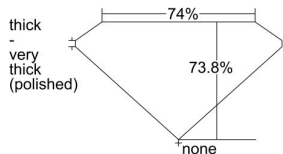

GIA®

FACSIMILE

GIA REPORT 2225617819

Verify this report at GIA.edu

GIA NATURAL DIAMOND DOSSIER®

August 29, 2022
GIA Report Number 2225617819
Shape and Cutting Style ..... **Square Modified Brilliant**
Measurements ..... 4.49 x 4.37 x 3.23 mm

GRADING RESULTS

Carat Weight ..... 0.51 carat
Color Grade ..... D
Clarity Grade VS1

ADDITIONAL GRADING INFORMATION

Polish ..... Excellent
Symmetry ..... Very Good
Fluorescence ..... None
Clarity Characteristics ..... Crystal, Pinpoint
Inscription(s): GIA 2225617819

PROPORTIONS

Profile not to actual proportions

GRADING SCALES

GIA COLOR SCALE		GIA CLARITY SCALE			
COLORLESS	D	VERY VERY SLIGHTLY INCLUDED	FLAWLESS		
	E		INTERNALLY FLAWLESS		
	F	VERY SLIGHTLY INCLUDED	VVS₁		
	G		VVS₂		
	H		VS₁		
	NEAR COLORLESS	I	SLIGHTLY INCLUDED	VS₂	
		J		SI₁	
		FAINT	K	INCLUDED	SI₂
			L		I₁
			M		I₂
VERY LIGHT	N	LIGHT	I₃		
	O				
	P				
	Q				
	R				
	S				
	T				
LIGHT	U				
	V				
	W				
	X				
Y					
Z