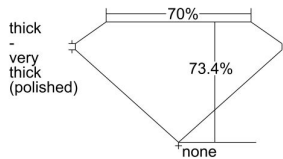

GIA®

FACSIMILE

GIA REPORT 2225607575

Verify this report at GIA.edu

GIA NATURAL DIAMOND DOSSIER®

August 26, 2022
GIA Report Number 2225607575
Shape and Cutting Style ..... Square Modified Brilliant
Measurements ..... 4.56 x 4.46 x 3.27 mm

GRADING RESULTS

Carat Weight ..... 0.60 carat
Color Grade ..... H
Clarity Grade VS2

ADDITIONAL GRADING INFORMATION

Polish ..... Excellent
Symmetry ..... Very Good
Fluorescence ..... None
Clarity Characteristics ..... Cloud, Crystal
Inscription(s): GIA 2225607575

PROPORTIONS

Profile not to actual proportions

GRADING SCALES

GIA COLOR SCALE		GIA CLARITY SCALE		
COLORLESS	D	VERY VERY SLIGHTLY INCLUDED	FLAWLESS	
	E		INTERNALLY FLAWLESS	
	F		VVS₁	
	G		VVS₂	
	H		VS₁	
	I		VS₂	
	NEAR COLORLESS	J	SLIGHTLY INCLUDED	SI₁
		K		SI₂
		L		I₁
		M		I₂
FAINT	N	INCLUDED	I₃	
	O			
	P			
	Q			
VERT LIGHT	R			
	S			
	T			
	U			
LIGHT	V			
	W			
	X			
	Y			
	Z