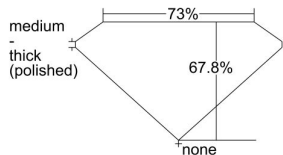

GIA®

FACSIMILE

GIA REPORT 2225554622

Verify this report at GIA.edu

GIA NATURAL DIAMOND DOSSIER®

July 28, 2022
GIA Report Number 2225554622
Shape and Cutting Style ..... Square Modified Brilliant
Measurements ..... 4.08 x 3.97 x 2.69 mm

GRADING RESULTS

Carat Weight ..... 0.35 carat
Color Grade ..... D
Clarity Grade SI1

ADDITIONAL GRADING INFORMATION

Polish ..... Very Good
Symmetry ..... Good
Fluorescence ..... None
Clarity Characteristics ..... Cloud
Inscription(s): GIA 2225554622

PROPORTIONS

Profile not to actual proportions

GRADING SCALES

GIA COLOR SCALE		GIA CLARITY SCALE			
COLORLESS	D	VERY VERY SLIGHTLY INCLUDED	FLAWLESS		
	E		INTERNALLY FLAWLESS		
	F	VERY SLIGHTLY INCLUDED	VVS₁		
	G		VVS₂		
	H		VS₁		
	NEAR COLORLESS	I	SLIGHTLY INCLUDED	VS₂	
		J		SI₁	
		FAINT	K	INCLUDED	SI₂
			L		I₁
			M		I₂
VERT LIGHT	N	LIGHT	I₃		
	O				
	P				
	Q				
	R