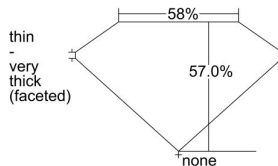

GIA®

FACSIMILE

GIA REPORT 2225419436

Verify this report at GIA.edu

GIA NATURAL DIAMOND DOSSIER®

April 19, 2022
GIA Report Number 2225419436
Shape and Cutting Style ..... Heart Brilliant
Measurements ..... 4.84 x 5.67 x 3.23 mm

GRADING RESULTS

Carat Weight ..... 0.52 carat
Color Grade ..... G
Clarity Grade VS2

ADDITIONAL GRADING INFORMATION

Polish ..... Excellent
Symmetry ..... Very Good
Fluorescence ..... None
Clarity Characteristics..... Crystal, Cavity, Indented Natural
Inscription(s): GIA 2225419436

PROPORTIONS

Profile not to actual proportions

GRADING SCALES

GIA COLOR SCALE		GIA CLARITY SCALE			
COLORLESS	D	VERY VERY SLIGHTLY INCLUDED	FLAWLESS		
	E		INTERNALLY FLAWLESS		
	F		VVS₁		
	G		VVS₂		
	NEAR COLORLESS	H	VERY SLIGHTLY INCLUDED	VS₁	
		I		VS₂	
		FAINT	J	SLIGHTLY INCLUDED	I₁
			K		I₂
	L		I₃		
	LIGHT		M	INCLUDED	
N					
O					
P					
Q					
R					
	S				
	T				
	U				
	V				
	W				
	X				
	Y				
	Z