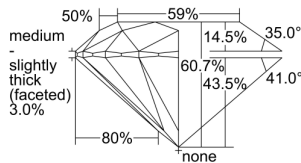

GIA®

FACSIMILE

GIA REPORT 2225390892

Verify this report at GIA.edu

GIA NATURAL DIAMOND DOSSIER®

April 04, 2022
GIA Report Number 2225390892
Shape and Cutting Style ..... Round Brilliant
Measurements ..... 5.30 - 5.34 x 3.23 mm

GRADING RESULTS

Carat Weight ..... 0.56 carat
Color Grade ..... E
Clarity Grade VS1
Cut Grade ..... Excellent

ADDITIONAL GRADING INFORMATION

Polish ..... Excellent
Symmetry ..... Excellent
Fluorescence ..... Faint
Clarity Characteristics..... Crystal, Cloud, Pinpoint
Inscription(s): GIA 2225390892

PROPORTIONS

Profile to actual proportions

GRADING SCALES

GIA COLOR SCALE	GIA CLARITY SCALE	GIA CUT SCALE	
D	FLAWLESS	EXCELLENT	
E	INTERNALLY FLAWLESS		
F		VVS₁	VERY GOOD
G	VVS₂		
H	VS₁	GOOD	
I	VS₂		
J	SI₁	FAIR	
K	SI₂		
L	I₁	POOR	
M			
N			
O	I₂		
P			
Q	I₃		
R			
S			
T			
U			
V			
W			
X			
Y			
Z