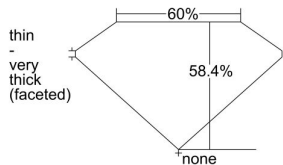

GIA®

FACSIMILE

GIA REPORT 2225378931

Verify this report at GIA.edu

GIA NATURAL DIAMOND DOSSIER®

March 25, 2022
GIA Report Number 2225378931
Shape and Cutting Style ..... Heart Brilliant
Measurements ..... 4.33 x 5.13 x 3.00 mm

GRADING RESULTS

Carat Weight ..... 0.40 carat
Color Grade ..... D
Clarity Grade ..... Internally Flawless

ADDITIONAL GRADING INFORMATION

Polish ..... Excellent
Symmetry ..... Very Good
Fluorescence ..... None
Clarity Characteristics..... Minor Details of Polish
Inspection(s): GIA 2225378931

PROPORTIONS

Profile not to actual proportions

GRADING SCALES

GIA COLOR SCALE		GIA CLARITY SCALE			
COLORLESS	D	VERY VERY SLIGHTLY INCLUDED	FLAWLESS		
	E		INTERNALLY FLAWLESS		
	F	VERY SLIGHTLY INCLUDED	VVS₁		
	G		VVS₂		
	H		VS₁		
	NEAR COLORLESS	I	SLIGHTLY INCLUDED	VS₂	
		J		SI₁	
		FAINT	K	INCLUDED	SI₂
			L		I₁
			M		I₂
VERTICALLY LIGHT	N	LIGHT	I₃		
	O				
	P				
	Q				
	R