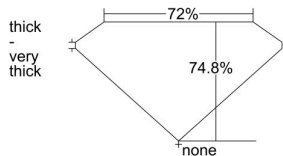

GIA®

FACSIMILE

GIA REPORT 2225262946

Verify this report at GIA.edu

GIA NATURAL DIAMOND DOSSIER®

January 28, 2022
GIA Report Number 2225262946
Shape and Cutting Style ..... Square Modified Brilliant
Measurements ..... 4.43 x 4.29 x 3.21 mm

GRADING RESULTS

Carat Weight ..... 0.54 carat
Color Grade ..... E
Clarity Grade VS2

ADDITIONAL GRADING INFORMATION

Polish ..... Very Good
Symmetry ..... Very Good
Fluorescence ..... None
Clarity Characteristics ..... Cloud
Inscription(s): GIA 2225262946

PROPORTIONS

Profile not to actual proportions

GRADING SCALES

GIA COLOR SCALE		GIA CLARITY SCALE			
COLORLESS	D	VERY VERY SLIGHTLY INCLUDED	FLAWLESS		
	E		INTERNALLY FLAWLESS		
	F	VERY SLIGHTLY INCLUDED	VVS₁		
	G		VVS₂		
	H		VS₁		
	NEAR COLORLESS	I	SLIGHTLY INCLUDED	VS₂	
		J		SI₁	
		FAINT	K	INCLUDED	SI₂
			L		I₁
			M		I₂
VERT LIGHT	N	LIGHT	I₃		
	O				
	P				
	Q				
	R				
	S				
	T