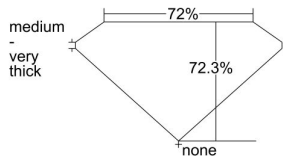

GIA®

FACSIMILE

GIA REPORT 2225261434

Verify this report at GIA.edu

GIA NATURAL DIAMOND DOSSIER®

January 28, 2022
GIA Report Number 2225261434
Shape and Cutting Style ..... Square Modified Brilliant
Measurements ..... 4.47 x 4.38 x 3.17 mm

GRADING RESULTS

Carat Weight ..... 0.51 carat
Color Grade ..... F
Clarity Grade VS1

ADDITIONAL GRADING INFORMATION

Polish ..... Very Good
Symmetry ..... Very Good
Fluorescence ..... None
Clarity Characteristics ..... Feather, Pinpoint
Inscription(s): GIA 2225261434

PROPORTIONS

Profile not to actual proportions

GRADING SCALES

GIA COLOR SCALE		GIA CLARITY SCALE				
COLORLESS	D	VERY VERY SLIGHTLY INCLUDED	FLAWLESS			
	E		INTERNALLY FLAWLESS			
	F		VVS₁			
	NEAR COLORLESS	G	VERY SLIGHTLY INCLUDED	VVS₂		
		H		VS₁		
		FAINT	I	SLIGHTLY INCLUDED	VS₂	
			J		SI₁	
			LIGHT	K	INCLUDED	SI₂
	L	I₁				
	M	I₂				
N	NOT GRADED	I₃				
O						
P						
Q						
R						
S						
T						
U						
V						
W						
X						
Y						
Z