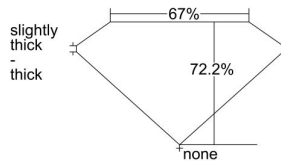

GIA®

FACSIMILE

GIA REPORT 2225249622

Verify this report at GIA.edu

GIA NATURAL DIAMOND DOSSIER®

January 26, 2022
GIA Report Number 2225249622
Shape and Cutting Style ..... Square Modified Brilliant
Measurements ..... 4.58 x 4.52 x 3.26 mm

GRADING RESULTS

Carat Weight ..... 0.60 carat
Color Grade ..... F
Clarity Grade VS2

ADDITIONAL GRADING INFORMATION

Polish ..... Excellent
Symmetry ..... Good
Fluorescence ..... None
Clarity Characteristics ..... Cloud, Crystal
Inscription(s): GIA 2225249622

PROPORTIONS

Profile not to actual proportions

GRADING SCALES

GIA COLOR SCALE		GIA CLARITY SCALE			
COLORLESS	D	VERY VERY SLIGHTLY INCLUDED	FLAWLESS		
	E		INTERNALLY FLAWLESS		
	F	VERY SLIGHTLY INCLUDED	VVS₁		
	G		VVS₂		
	H		VS₁		
	NEAR COLORLESS	I	SLIGHTLY INCLUDED	VS₂	
		J		SI₁	
		FAINT	K	INCLUDED	SI₂
			L		I₁
			M		I₂
VERT LIGHT	N	LIGHT	I₃		
	O				
	P				
	Q				
	R