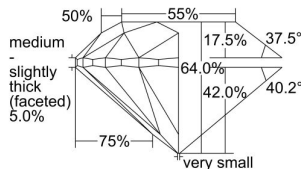

GIA®

FACSIMILE

GIA REPORT 2225230041

Verify this report at GIA.edu

GIA NATURAL DIAMOND DOSSIER®

January 11, 2022
GIA Report Number 2225230041
Shape and Cutting Style ..... Round Brilliant
Measurements ..... 4.96 - 5.00 x 3.19 mm

GRADING RESULTS

Carat Weight ..... 0.50 carat
Color Grade ..... F
Clarity Grade VS1
Cut Grade ..... Very Good

ADDITIONAL GRADING INFORMATION

Polish ..... Excellent
Symmetry ..... Very Good
Fluorescence ..... Faint
Clarity Characteristics..... Indented Natural, Pinpoint
Inscription(s): GIA 2225230041

PROPORTIONS

Profile to actual proportions

GRADING SCALES

GIA
COLOR
SCALE

COLORLESS	D
	E
	F
	G
	H
	I
	J
NEAR COLORLESS	K
	L
FAIN	M
	N
	O
	P
VERY LIGHT	Q
	R
	S
	T
	U
	V
LIGHT	W
	X
	Y
	Z

GIA
CLARITY
SCALE

VERY VERY SLIGHTLY INCLUDED	FLAWLESS
	INTERNALLY FLAWLESS
VERY SLIGHTLY INCLUDED	VVS₁
	VVS₂
SLIGHTLY INCLUDED	VS₁
	VS₂
INCLUDED	SI₁
	SI₂
	I₁
	I₂
	I₃

GIA
CUT
SCALE

EXCELLENT
VERY GOOD
GOOD
FAIR
POOR