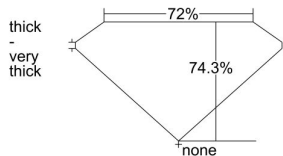

GIA®

FACSIMILE

GIA REPORT 2225218834

Verify this report at GIA.edu

GIA NATURAL DIAMOND DOSSIER®

January 05, 2022
GIA Report Number 2225218834
Shape and Cutting Style ..... Square Modified Brilliant
Measurements ..... 4.38 x 4.37 x 3.24 mm

GRADING RESULTS

Carat Weight ..... 0.55 carat
Color Grade ..... F
Clarity Grade VVS2

ADDITIONAL GRADING INFORMATION

Polish ..... Excellent
Symmetry ..... Very Good
Fluorescence ..... Faint
Clarity Characteristics ..... Feather, Cloud
Inscription(s): GIA 2225218834

PROPORTIONS

Profile not to actual proportions

GRADING SCALES

GIA COLOR SCALE		GIA CLARITY SCALE	
COLORLESS	D	VERY VERY SLIGHTLY INCLUDED	FLAWLESS
	E		INTERNALLY FLAWLESS
	F		VVS₁
	G		VVS₂
	H		VS₁
NEAR COLORLESS	I	VERY SLIGHTLY INCLUDED	VS₂
	J		SI₁
	K		SI₂
	L		I₁
	M		I₂
FAINT	N	INCLUDED	I₃
	O		
	P		
	Q		
	R		
VERT LIGHT	S		
	T		
	U		
	V		
	W		
LIGHT	X		
	Y		
	Z