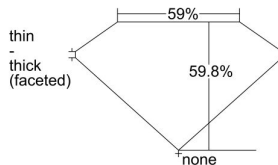

GIA®

FACSIMILE

GIA REPORT 2225203543

Verify this report at GIA.edu

GIA NATURAL DIAMOND DOSSIER®

January 03, 2022
GIA Report Number 2225203543
Shape and Cutting Style ..... Heart Brilliant
Measurements ..... 4.72 x 5.57 x 3.33 mm

GRADING RESULTS

Carat Weight ..... 0.50 carat
Color Grade ..... E
Clarity Grade VVS1

ADDITIONAL GRADING INFORMATION

Polish ..... Excellent
Symmetry ..... Very Good
Fluorescence ..... None
Clarity Characteristics ..... Chip
Inscription(s): GIA 2225203543

PROPORTIONS

Profile not to actual proportions

GRADING SCALES

GIA COLOR SCALE		GIA CLARITY SCALE			
COLORLESS	D	VERY VERY SLIGHTLY INCLUDED	FLAWLESS		
	E		INTERNALLY FLAWLESS		
	F	VERY SLIGHTLY INCLUDED	VVS₁		
	G		VVS₂		
	H		VS₁		
	NEAR COLORLESS	I	SLIGHTLY INCLUDED	VS₂	
		J		SI₁	
		FAINT	K	INCLUDED	SI₂
			L		I₁
			M		I₂
VERT LIGHT	N	LIGHT	I₃		
	O				
	P				
	Q				
	R				
	S