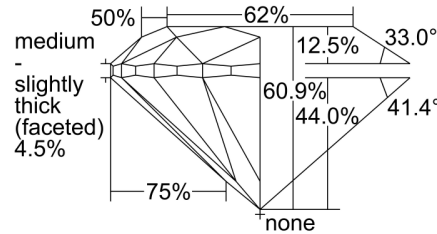

GIA REPORT
2225143576

Verify this report at GIA.edu

FACSIMILE

This is a digital representation of the original GIA Report. This representation might not be accepted in lieu of the original GIA Report in certain circumstances. The original GIA Report includes certain security features which are not reproducible on this facsimile.

GIA NATURAL DIAMOND GRADING REPORT

November 17, 2021
GIA Report Number 2225143576
Shape and Cutting Style ..... Round Brilliant
Measurements ..... 6.38 - 6.43 x 3.90 mm

GRADING RESULTS

Carat Weight ..... 1.00 carat
Color Grade ..... H
Clarity Grade VVS1
Cut Grade ..... Excellent

ADDITIONAL GRADING INFORMATION

Polish ..... Excellent
Symmetry ..... Very Good
Fluorescence ..... Medium Blue
Inscription(s): GIA 2225143576

PROPORTIONS

Profile to actual proportions