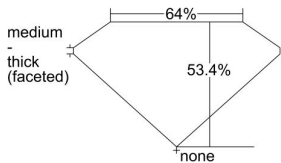

GIA®

FACSIMILE

GIA REPORT 2225130490

Verify this report at GIA.edu

GIA NATURAL DIAMOND DOSSIER®

November 08, 2021
GIA Report Number 2225130490
Shape and Cutting Style ..... Heart Brilliant
Measurements ..... 4.71 x 5.56 x 2.97 mm

GRADING RESULTS

Carat Weight ..... 0.51 carat
Color Grade ..... H
Clarity Grade VS1

ADDITIONAL GRADING INFORMATION

Polish ..... Excellent
Symmetry ..... Good
Fluorescence ..... None
Clarity Characteristics..... Crystal, Indented Natural
Inscription(s): GIA 2225130490

PROPORTIONS

Profile not to actual proportions

GRADING SCALES

GIA COLOR SCALE		GIA CLARITY SCALE			
COLORLESS	D	VERY VERY SLIGHTLY INCLUDED	FLAWLESS		
	E		INTERNALLY FLAWLESS		
	F	VERY SLIGHTLY INCLUDED	VVS₁		
	G		VVS₂		
	H		VS₁		
	NEAR COLORLESS	I	SLIGHTLY INCLUDED	VS₂	
		J		SI₁	
		FAINT	K	INCLUDED	SI₂
			L		I₁
			M		I₂
VERT LIGHT	N	LIGHT	I₃		
	O				
	P				
	Q				
	R